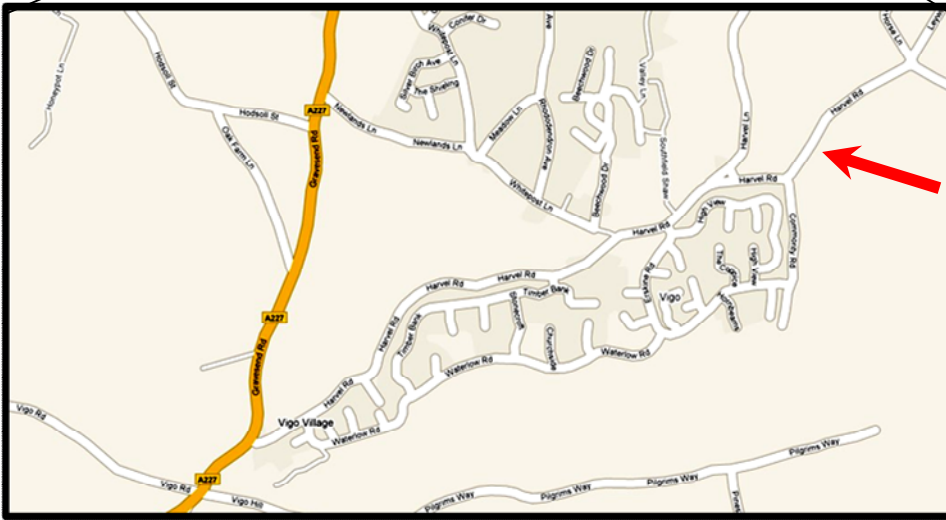

Vigo Rugby Football Club

Local maps are also available from Microsoft Virtual Earth at:

<http://maps.live.com/default.aspx?cp=51.330%7c0.355&style=h&lvl=15&v=1>

or from Google Maps at:

<http://maps.google.com/maps?f=q&hl=en&q=DA1+1QE&ie=UTF8&ll=51.330,0.355&spn=0.02,0.05&t=h&z=15&iwloc=addr&om=0>