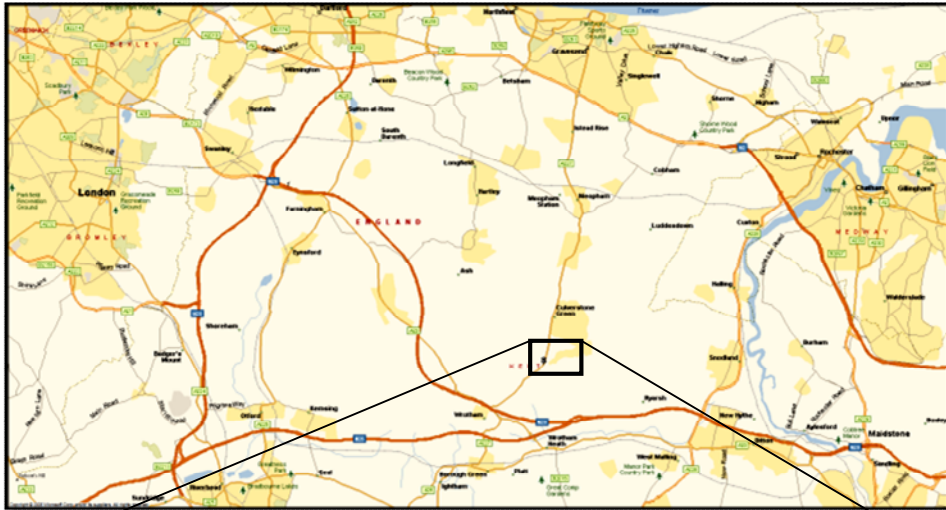

Vigo Rugby Football Club

Local maps are also available from Microsoft Virtual Earth at:

<http://maps.live.com/default.aspx?cp=51.330%7c0.355&style=h&lvl=15&v=1>

or from Google Maps at:

<http://maps.google.com/maps?f=q&hl=en&q=DA1+1QE&ie=UTF8&ll=51.330,0.355&spn=0.02,0.05&t=h&z=15&iwloc=addr&om=0>